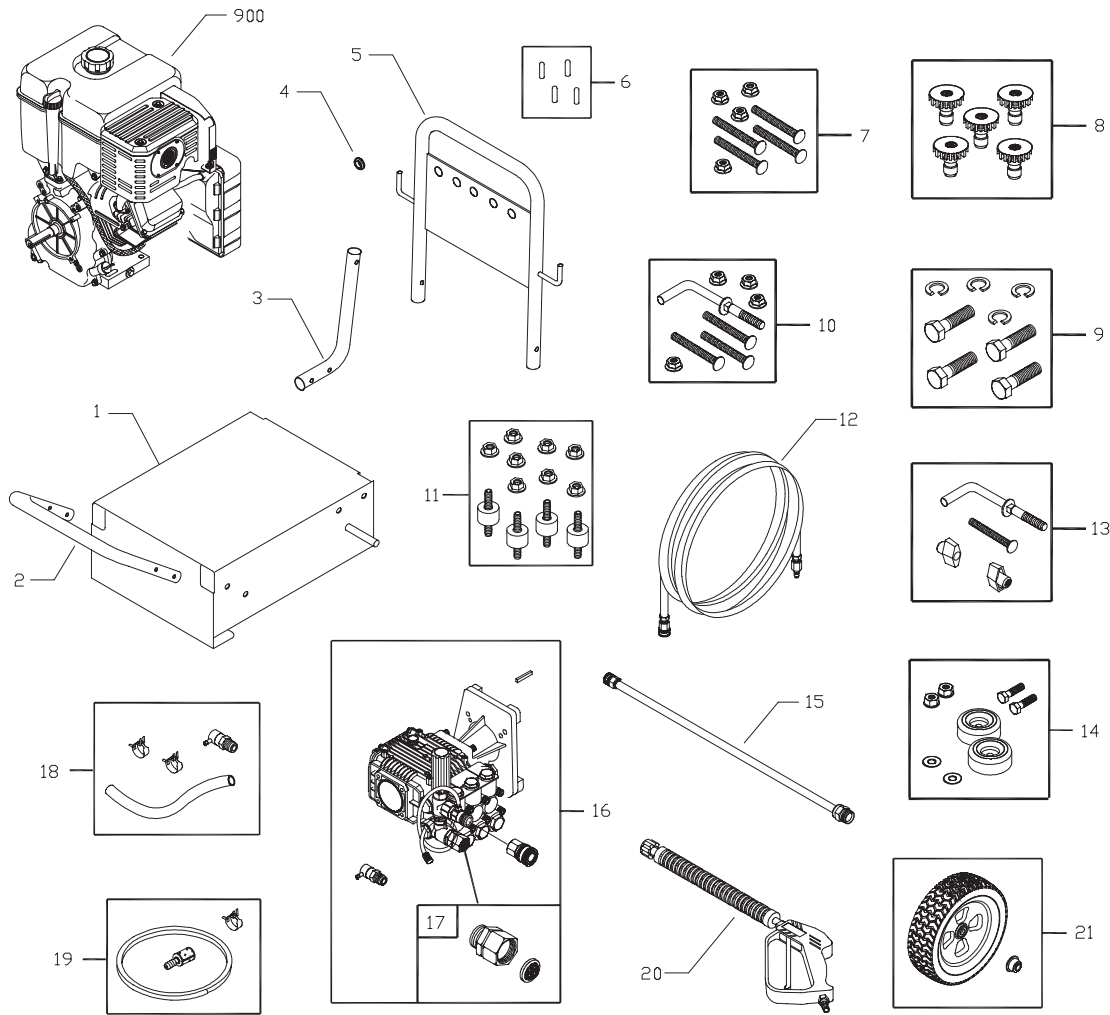

BPW3500

Illustrated Parts List

Model No. HPP1780-0, BPW3500

Manual No. 191806A Revision C (04/24/2007)

Exploded View and Parts List — Main Unit

Item	Part #	Description
1	A189641GS	BASE
2	BB1982GS	BUMPER
3	BB1981GS	HANDLE, Lower
4	30809GS	GROMMET
5	B190293GS	HANDLE
6	192126GS	KIT, Vinyl Cap
7	192129GS	KIT, Lower Handle Hardware
8	B4847GS	KIT, Nozzles
	191903A	Nozzle, QC, Red
	191903B	Nozzle, QC, Yellow
	191903C	Nozzle, QC, Green
	191903D	Nozzle, QC, White
	191903ZZ	Nozzle, QC, Black
9	192132GS	KIT, Pump Mounting Hardware
10	192130GS	KIT, Bumper Mounting Hrdwr
11	192134GS	KIT, Engine Mounting Hrdwre
12	B4805GS	HOSE
13	187978GS	KIT, Upper Handle Hardware
14	192553GS	KIT, Vibration Mount
15	200595GS	EXTENSION, QC
16	195110GS	ASSY, Pump
	195016GS	Valve, Thermal Relief
	63281GS	Key
	95458GS	Quick Connect

Item	Part #	Description
17	192135GS	KIT, Garden Hose Inlet
18	192136GS	KIT, Thermal Relief
19	192168GS	KIT, Chemical Hose
20	B1436BGS	GUN
21	192124GS	KIT, Wheel
	190146GS	Pushnut
900	§	ENGINE

Items Not Illustrated

§ - Contact Engine Manufacturer

Exploded View and Parts List — Pump

Item	Part #	Description
18	198849GS	CAP, Oil Dipstick
27	116B2126GS	O-RING, Square
A	200B1410GS	KIT, VALVE
B	193990GS	KIT, PISTON
C	203B2327GS	KIT, WATER SEALS
D	204B1410GS	KIT, SUPPORT RINGS
E	192914GS	KIT, HOSE TAIL
F	153B2126GS	UNLOADER, Complete
G	193991GS	KIT, O-RINGS
H	199894GS	KIT, BOLTS
J	202B1410GS	KIT, OIL SEALS

Items Not Illustrated
 B2384GS FILTER, Inlet

Optional Accessories
 100515GS PUMP SAVER
 186452GS FILTER, Inlet Bag of 10
 6033 OIL BOTTLE, Pump

NOTE: Item letters A - J are service kits and include all parts shown within the box.